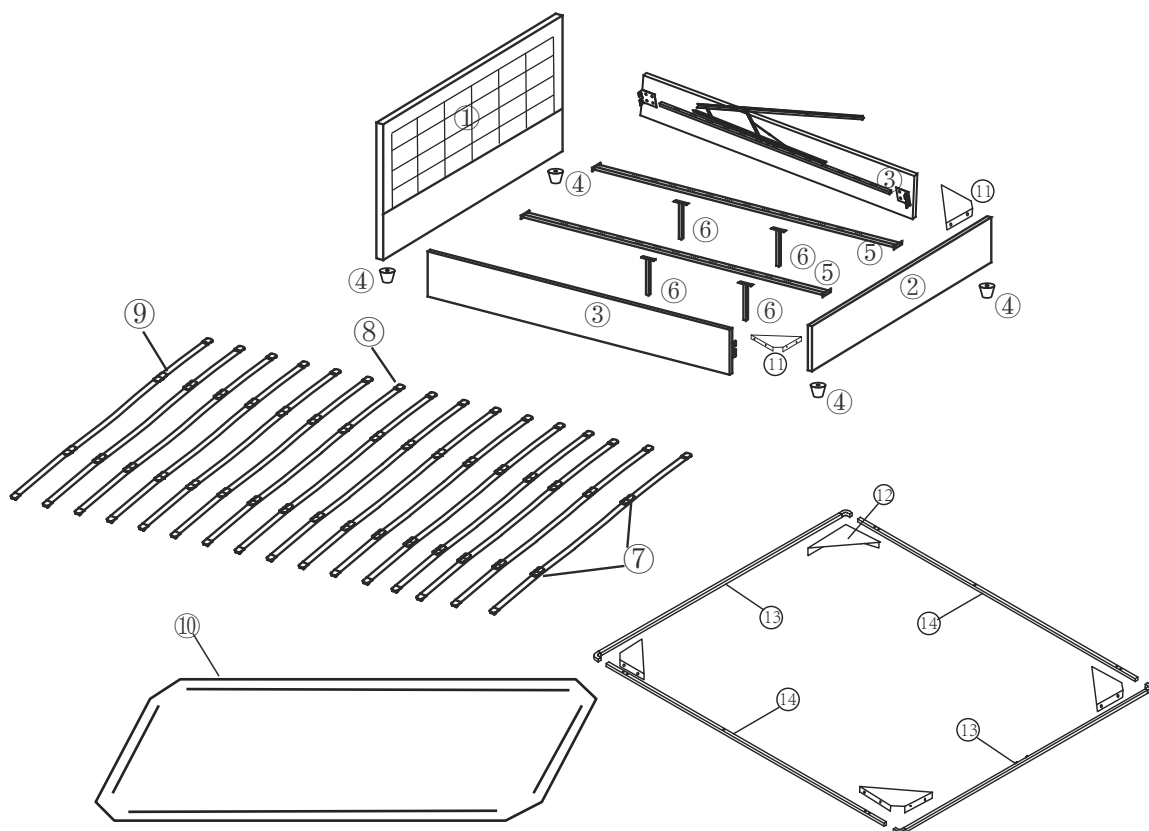

# ELSIE 180x200

Ax16 M8x30mm 	Bx4 M4x25mm 	Cx38 M8x40mm 	Dx38 M8 	Ex16 	Fx16 	Gx1 
Hx1 	Ix1 	Jx1 	Kx4 			

# 1

Cx8  M8x40mm	Dx8 	Gx1 	Hx1 	
---	--	--	--	--

# 3

Ax16  M8x30mm	Bx4 	Ex16 	Fx16 	Ix1 
--	--	---	---	--

4

Cx6 M8x40mm	Dx6	Gx1	Hx1	Ix1
----------------	-----	-----	-----	-----

10

5

7x32	8x32	9x48		
------	------	------	--	--

16x

MAX  
500KG