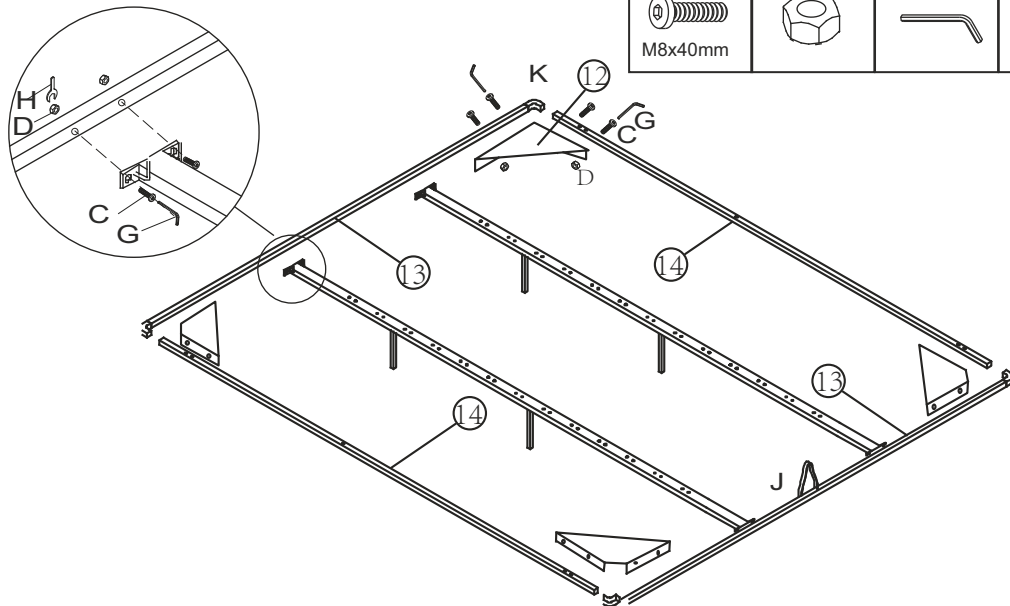

# ELSIE 180x200

Ax16 M8x30mm 	Bx4 M4x25mm 	Cx38 M8x40mm 	Dx38 M8 	Ex16 	Fx16 	Gx1 
Hx1 	Ix1 	Jx1 	Kx4 			

# 1

Cx8  M8x40mm	Dx8 	Gx1 	Hx1 	
---	--	--	--	--

# 3

Ax16  M8x30mm	Bx4 	Ex16 	Fx16 	Ix1 
--	--	---	---	--

4

Cx6 M8x40mm	Dx6	Gx1	Hx1	Ix1
----------------	-----	-----	-----	-----

10

5

7x32	8x32	9x48		
------	------	------	--	--

16x

MAX  
500KG